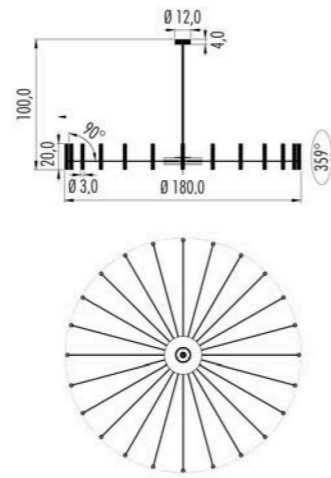

Pop P40 A Chandelier

IP20	MC-E=3	CE
220-240V	24x6,0W	CRI>95
3P40A.2 ■ M. □		
■ Led color	Nominal lm	Beam spread
2 = 2700K	24 x 664	35°
3 = 3000K	24 x 689	

3DRV.024.DIM DALI - Push - 1...10V
 remote installation: need 2 unit to order
 installazione remota: necessario ordinare 2 unità

Pop P40 B Chandelier

IP20	MC-E=3	CE
220-240V	24x6,0W	CRI>95

3P40B.2 M. □

Led color	Nominal lm	Beam spread
2 = 2700K	24 x 664	35°
3 = 3000K	24 x 689	

3DRV.024.DIM DALI - Push - 1...10V
remote installation: need 2 unit to order
installazione remota: necessario ordinare 2 unità

Pop P40 R Chandelier

IP20	MC-E=3	CE
220-240V	24x6,0W	CR>95
3P40R.2 ■ M. □		
■ Led color	Nominal lm	Beam spread
2 = 2700K	24 x 664	35°
3 = 3000K	24 x 689	

3DRV.024.DIM DALI - Push - 1...10V
 remote installation: need 2 unit to order
 installazione remota: necessario ordinare 2 unità