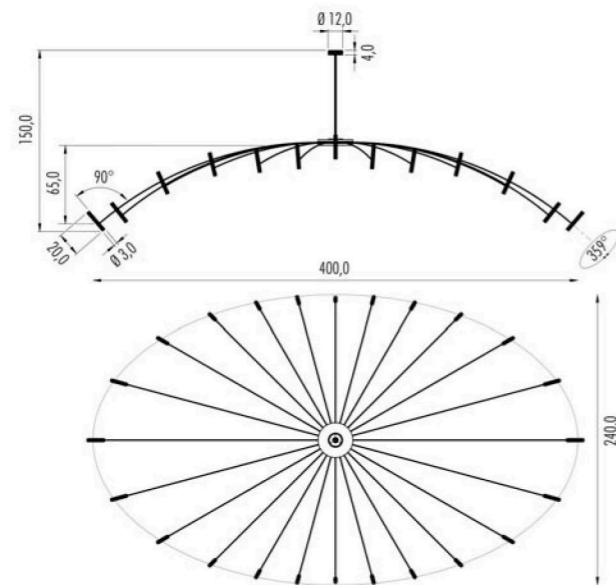

Pop P40 A Chandelier

IP20	MC-E=3	CE
220-240V	24x6,0W	CRI>95
3P40A.2 ■ M. □		
■ Led color	Nominal lm	Beam spread
2 = 2700K	24 x 664	35°
3 = 3000K	24 x 689	

3DRV.024.DIM DALI - Push - 1...10V
 remote installation: need 2 unit to order
 installazione remota: necessario ordinare 2 unità

Pop P40 B Chandelier

IP20	MC-E=3	CE
220-240V	24x6,0W	CRI>95

3P40B.2 M. □

Led color	Nominal lm	Beam spread
2 = 2700K	24 x 664	35°
3 = 3000K	24 x 689	

3DRV.024.DIM DALI - Push - 1...10V
remote installation: need 2 unit to order
installazione remota: necessario ordinare 2 unità

Pop P40 R Chandelier

IP20	MC-E=3	CE
220-240V	24x6,0W	CR>95
3P40R.2 ■ M. □		
■ Led color	Nominal lm	Beam spread
2 = 2700K	24 x 664	35°
3 = 3000K	24 x 689	

3DRV.024.DIM DALI - Push - 1...10V
 remote installation: need 2 unit to order
 installazione remota: necessario ordinare 2 unità