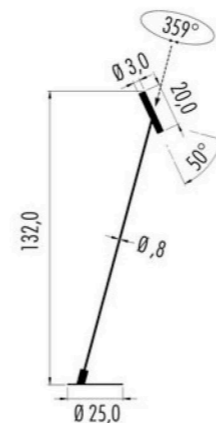

Pop P55 Pinocchio

IP20	©	MC-E=3	CE	▽
100-240V		6W		CRI>95
4P55.2	■	M.	□	dimmable
<i>With honeycomb - Con frangiluce</i>				
■	Led color	Nominal lm	Beam spread	
2	= 2700K	824	35°	
3	= 3000K	861		
4	= 3000K	888		

1. Frame - Struttura
2. 02 ● Black - Nero
   - 06 ○ White - Bianco
   - B ● Blue - Blu
   - C ● Copper - Rame
   - G ● Green - Verde
   - P ● Rose - Rosa
   - R ● Red - Rosso