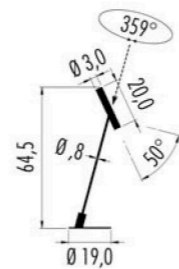

Pop P50 Pinocchio